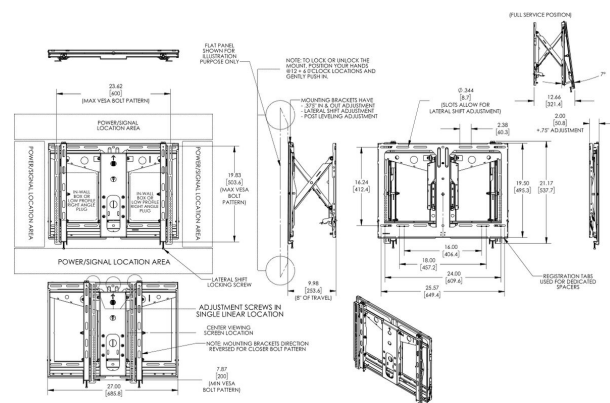

PFW 6880 Video Wall Pop-out Wall Mount, landscape

PFW 6880 is a slim video wall pop-out mount with a distance between display and wall of only 50mm. It features a spring-loaded push to open release, by gently pushing on the display.

PFW 6880 Video Wall Pop-out Wall Mount, landscape

Specifications

Article number (SKU)	7368800
Colour	Black
EAN single box	8712285329227
TÜV certified	Yes
Guarantee	5 years
Min. screen size (inch)	37
Max. screen size (inch)	65
Max. weight load (kg)	45.5
Max. height of interface (mm)	549
Max. width of interface (mm)	686
Max. distance to the wall (mm)	260
Max. horizontal hole pattern (mm)	600
Max. screen size (inch)	65
Max. vertical hole pattern (mm)	400
Min. distance to the wall (mm)	51
Min. horizontal hole pattern (mm)	200
Min. screen size (inch)	37
Min. vertical hole pattern (mm)	200
Orientation	Landscape
Service position	Yes